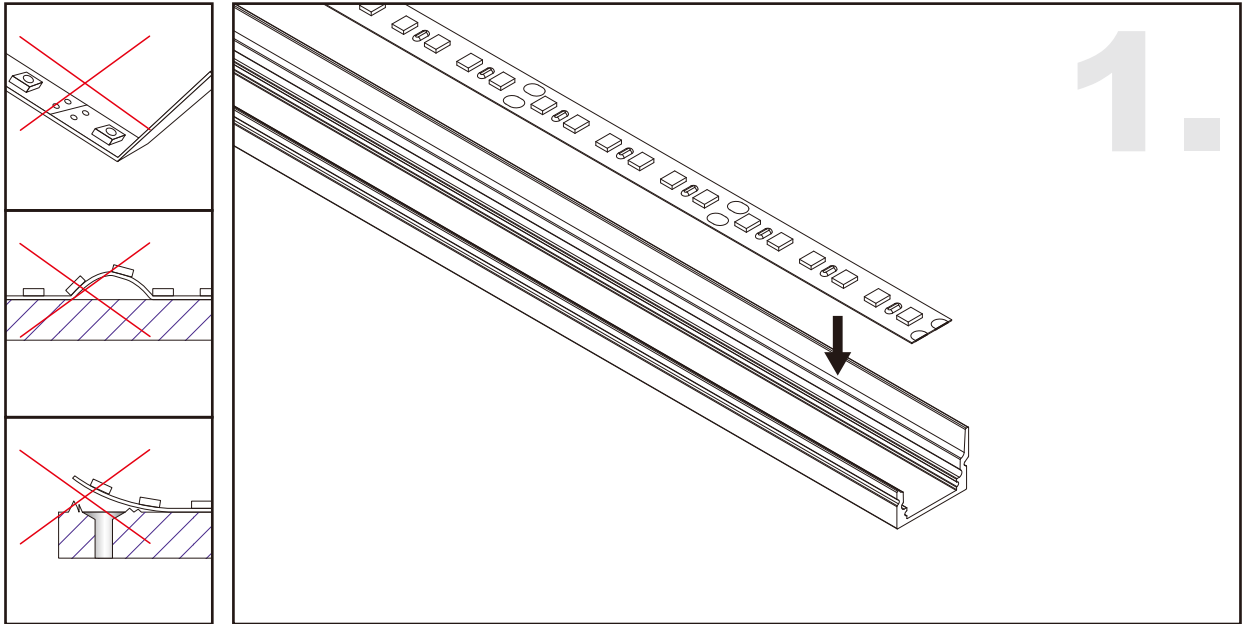

Aluminium LED Profile LW-AS1-SH

	Name	Code	Material	Color	Other
①	Aluminum Profile	AS1-SH	Aluminum	Silver / White / Black / RAL color	-
②	LED strip	-	-	-	MAX. 14.4 W/m
④	Endcap (with hole)	AS1-Cap-H	Plastic	Grey / White / Black	-
⑤	Endcap (without hole)	AS1-Cap	Plastic	Grey / White / Black	-
⑥	Adjustable Clip	AS1-Clip-A	Stainless Steel	ecru	-
⑦	Metal Clip	AS1-Clip-M	Stainless Steel	ecru	-
⑧	Plastic Clip	AS1-Clip-P	Plastic	Clear	-

③ Optional Diffuser (PMMA)

Color	Light Transmittance	Code
Opal	58%	D001-O
Milky	75%	D001-M
Frost	88%	D001-F
Clear	97%	D001-C
Black	21%	D001-B

Adjustable Clip Installing Instructions

Adjustable

Metal Clip / Plastic Clip Installing Instructions

Surface

Direct Screwing Installing Instructions

Surface