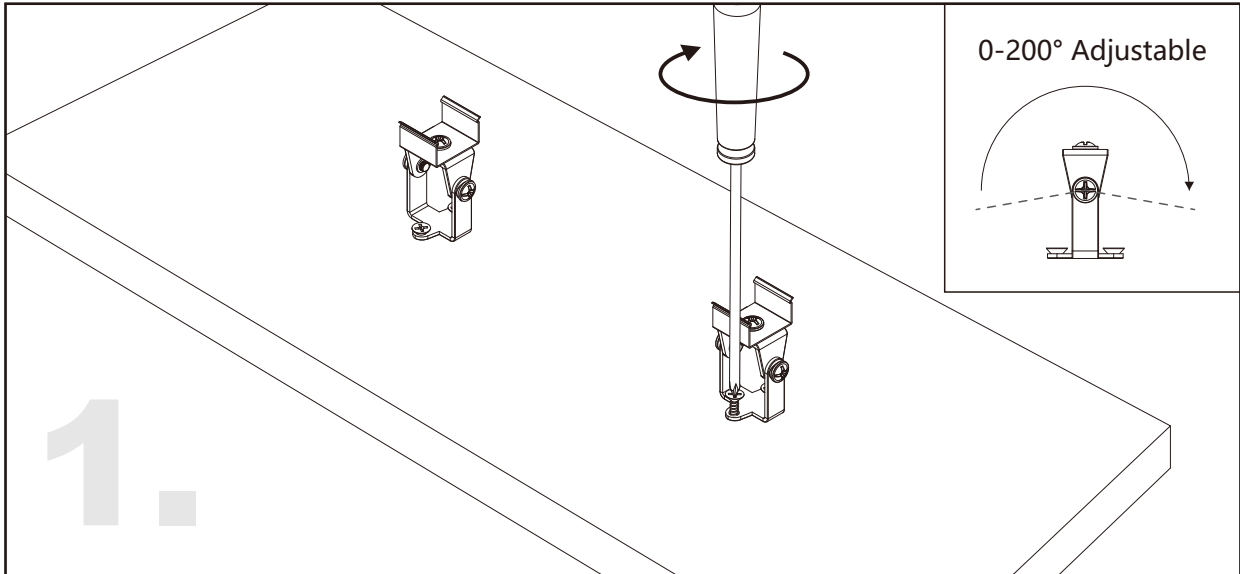

Adjustable Clip Installing Instructions

Adjustable