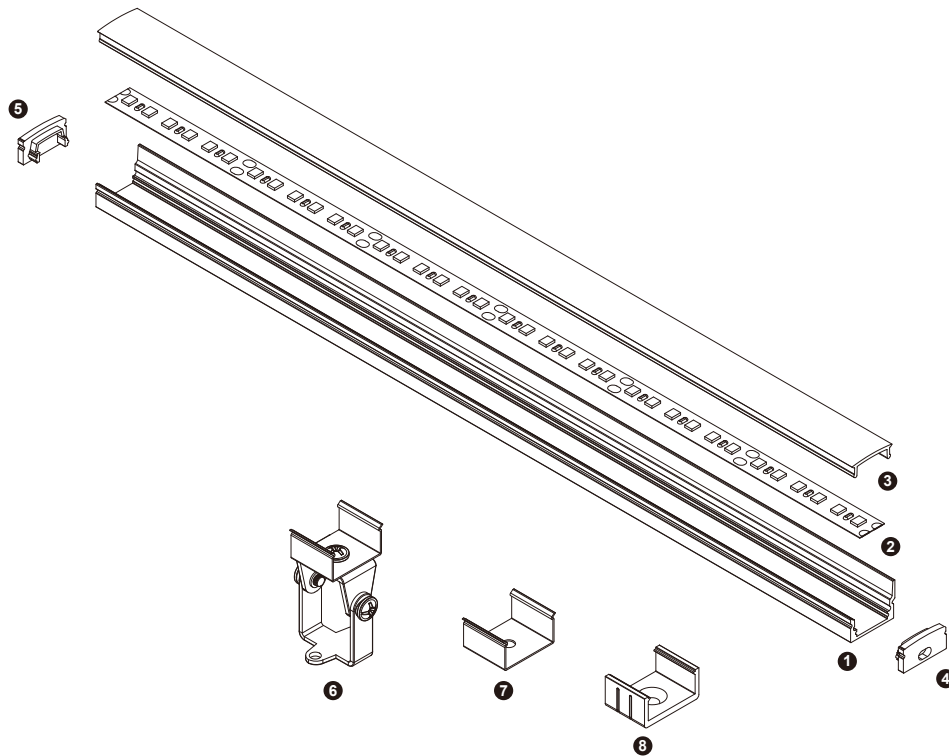

Aluminium LED Profile LW-AS1-SH

	Name	Code	Material	Color	Other
①	Aluminum Profile	AS1-SH	Aluminum	Silver / White / Black / RAL color	-
②	LED strip	-	-	-	MAX. 14.4 W/m
④	Endcap (with hole)	AS1-Cap-H	Plastic	Grey / White / Black	-
⑤	Endcap (without hole)	AS1-Cap	Plastic	Grey / White / Black	-
⑥	Adjustable Clip	AS1-Clip-A	Stainless Steel	ecru	-
⑦	Metal Clip	AS1-Clip-M	Stainless Steel	ecru	-
⑧	Plastic Clip	AS1-Clip-P	Plastic	Clear	-

③ Optional Diffuser (PMMA)

Color	Light Transmittance	Code
Opal	58%	D001-O
Milky	75%	D001-M
Frost	88%	D001-F
Clear	97%	D001-C
Black	21%	D001-B

Adjustable Clip Installing Instructions

Adjustable

Metal Clip / Plastic Clip Installing Instructions

Surface

Direct Screwing Installing Instructions

Surface