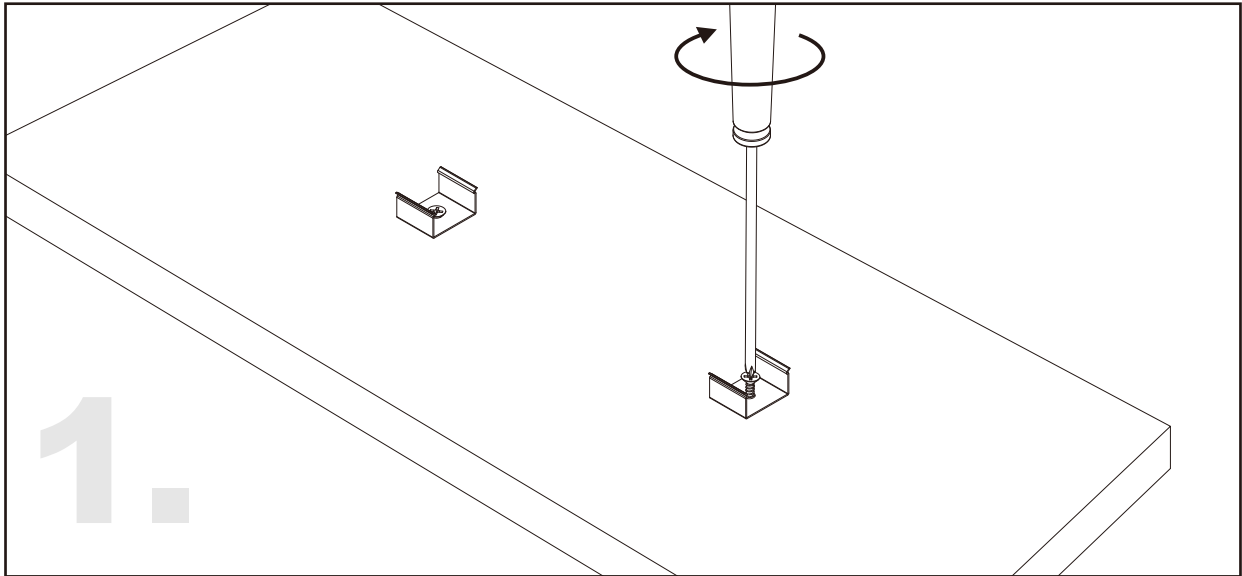

Metal Clip / Plastic Clip Installing Instructions

Surface