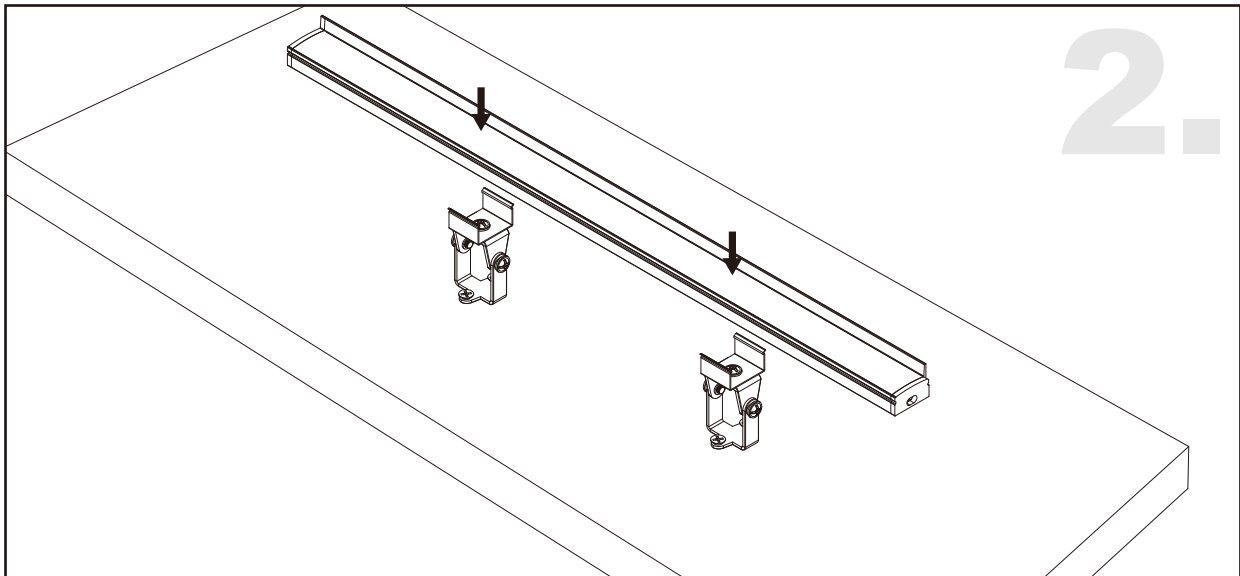

Adjustable Clip Installing Instructions

Adjustable