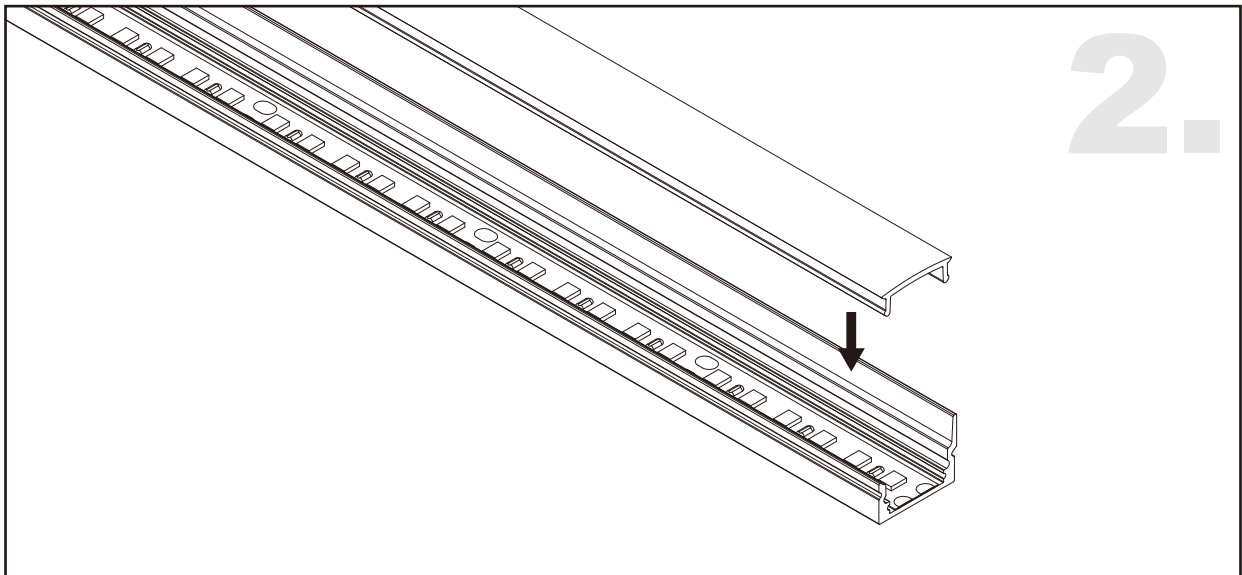

Aluminium LED Profile LW-AS1-SH

	Name	Code	Material	Color	Other
①	Aluminum Profile	AS1-SH	Aluminum	Silver / White / Black / RAL color	-
②	LED strip	-	-	-	MAX. 14.4 W/m
④	Endcap (with hole)	AS1-Cap-H	Plastic	Grey / White / Black	-
⑤	Endcap (without hole)	AS1-Cap	Plastic	Grey / White / Black	-
⑥	Adjustable Clip	AS1-Clip-A	Stainless Steel	ecru	-
⑦	Metal Clip	AS1-Clip-M	Stainless Steel	ecru	-
⑧	Plastic Clip	AS1-Clip-P	Plastic	Clear	-

③ Optional Diffuser (PMMA)

Color	Light Transmittance	Code
Opal	58%	D001-O
Milky	75%	D001-M
Frost	88%	D001-F
Clear	97%	D001-C
Black	21%	D001-B

Adjustable Clip Installing Instructions

Adjustable

Metal Clip / Plastic Clip Installing Instructions