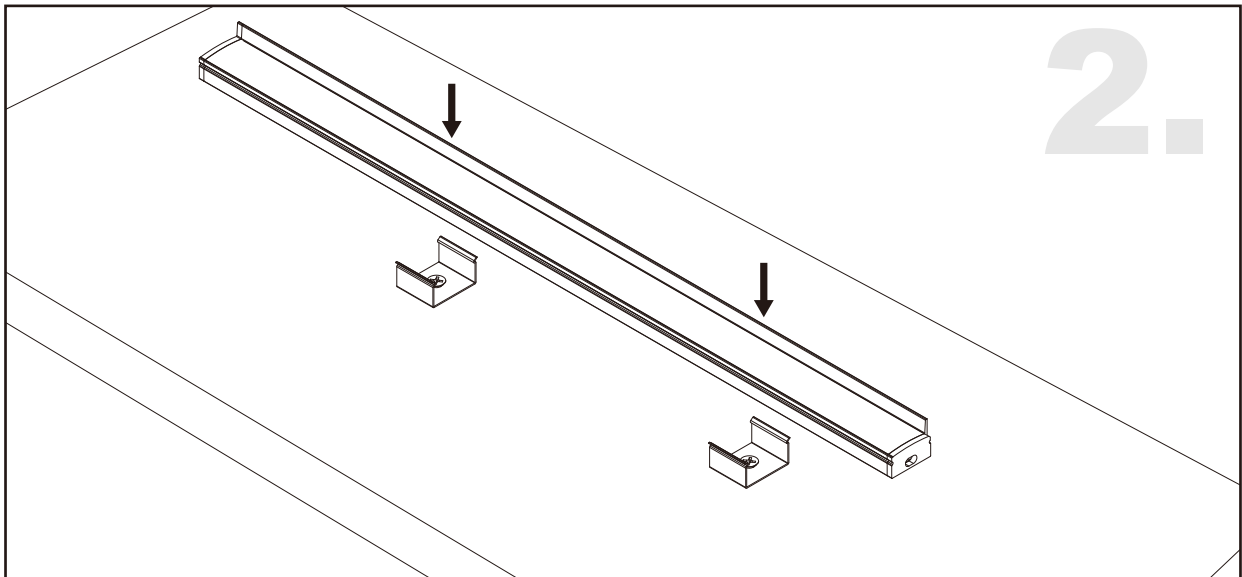

Aluminium LED Profile LW-AS1-SH

	Name	Code	Material	Color	Other
①	Aluminum Profile	AS1-SH	Aluminum	Silver / White / Black / RAL color	-
②	LED strip	-	-	-	MAX. 14.4 W/m
④	Endcap (with hole)	AS1-Cap-H	Plastic	Grey / White / Black	-
⑤	Endcap (without hole)	AS1-Cap	Plastic	Grey / White / Black	-
⑥	Adjustable Clip	AS1-Clip-A	Stainless Steel	ecru	-
⑦	Metal Clip	AS1-Clip-M	Stainless Steel	ecru	-
⑧	Plastic Clip	AS1-Clip-P	Plastic	Clear	-

Surface

Direct Screwing Installing Instructions

Surface